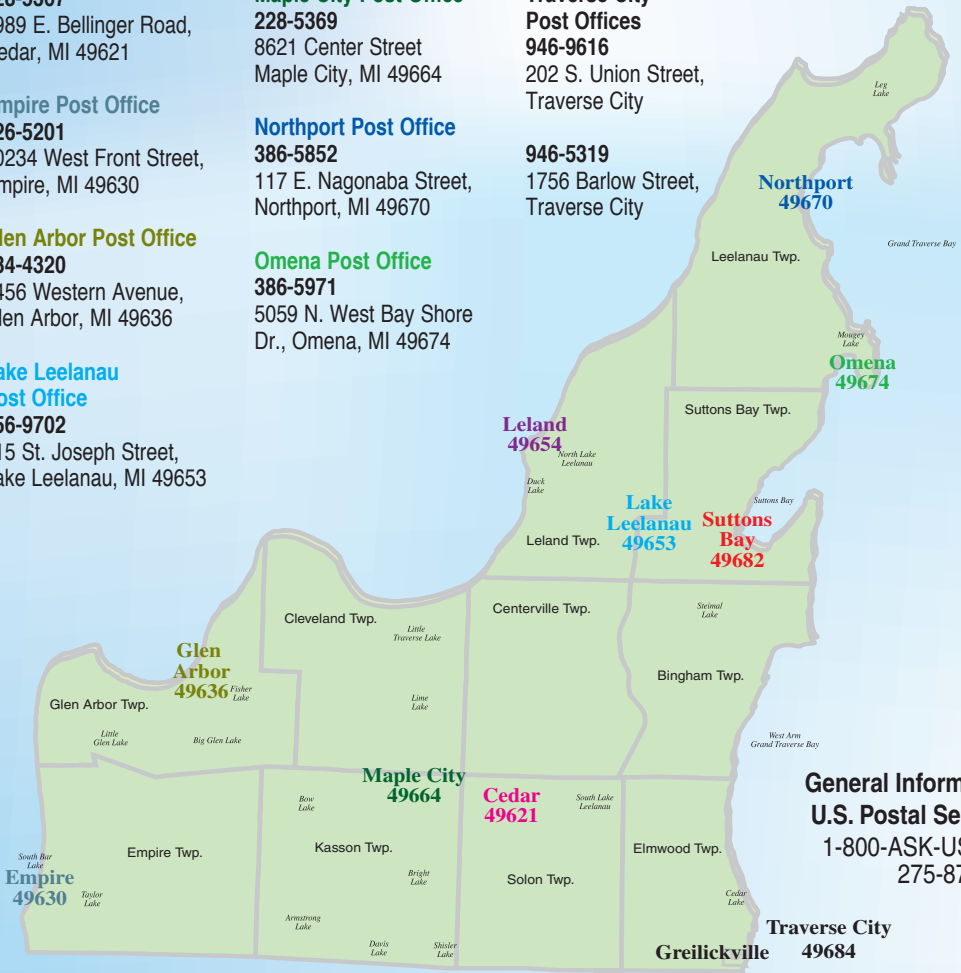

POST OFFICES SERVING LEELANAU COUNTY

Cedar Post Office

228-5367
2989 E. Bellinger Road,
Cedar, MI 49621

Empire Post Office

326-5201
10234 West Front Street,
Empire, MI 49630

Glen Arbor Post Office

334-4320
6456 Western Avenue,
Glen Arbor, MI 49636

Lake Leelanau Post Office

256-9702
115 St. Joseph Street,
Lake Leelanau, MI 49653

Leland Post Office

256-9113
122 N. Main Street,
Leland, MI 49654

Maple City Post Office

228-5369
8621 Center Street
Maple City, MI 49664

Northport Post Office

386-5852
117 E. Nagonaba Street,
Northport, MI 49670

Omena Post Office

386-5971
5059 N. West Bay Shore
Dr., Omena, MI 49674

Suttons Bay Post Office

271-3622
106 W. Broadway
Suttons Bay, MI 49682

Traverse City Post Offices

946-9616
202 S. Union Street,
Traverse City

946-5319

1756 Barlow Street,
Traverse City

Bulk Mail Processing,

933-1000
1801 Garfield Street,
Traverse City

General Information U.S. Postal Service

1-800-ASK-USPS
275-8777

MICHIGAN ZIP CODES

A

49610 ACME
ADA*
49220 ADDISON
49221 ADRIAN
49705 AFTON
49901 AHMEEK
48701 AKRON
49706 ALANSON
49611 ALBA
49224 ALBION
49612 ALDEN
48610 ALGER
48001 ALGONAC
49010 ALLEGAN
49227 ALLEN

48101 ALLEN PARK
49401 ALLENDALE
48002 ALLENTON
49805 ALLOUEZ
ALMA*
48003 ALMONT
49707 ALPENA
49902 ALPHA
49302 ALTO
49903 AMASA
48004 ANCHORVILLE
ANN ARBOR*
48401 APPLGATE
49613 ARCADIA
48410 ARGYLE
48005 ARMADA
49819 ARNOLD
48806 ASHLEY
49011 ATHENS

49709 ATLANTA
49905 ATLANTIC MINE
48411 ATLAS
48412 ATTICA
48703 AU GRES
49806 AU TRAIN
48611 AUBURN
AUBURN HILLS*
49012 AUGUSTA
48006 AVOCA
48110 AZALIA

B

48413 BAD AXE
49303 BAILEY
49304 BALDWIN
48414 BANCROFT
49013 BANGOR
48807 BANNISTER
49908 BARAGA

49710 BARBEAU
49807 BARK RIVER
49101 BARODA
49305 BARRYTON
48705 BARTON CITY
48808 BATH
BATTLE CREEK*
BAY CITY*
49711 BAY SHORE
49614 BEAR LAKE
49782 BEAVER ISLAND
48612 BEAVERTON
49020 BEDFORD
48809 BELDING
49615 BELLAIRE
BELLEVILLE*
49021 BELLEVUE
49306 BELMONT
48613 BENTLEY

* Denotes Multiple Zip Codes: Call 800-275-8777 for complete zip code information.