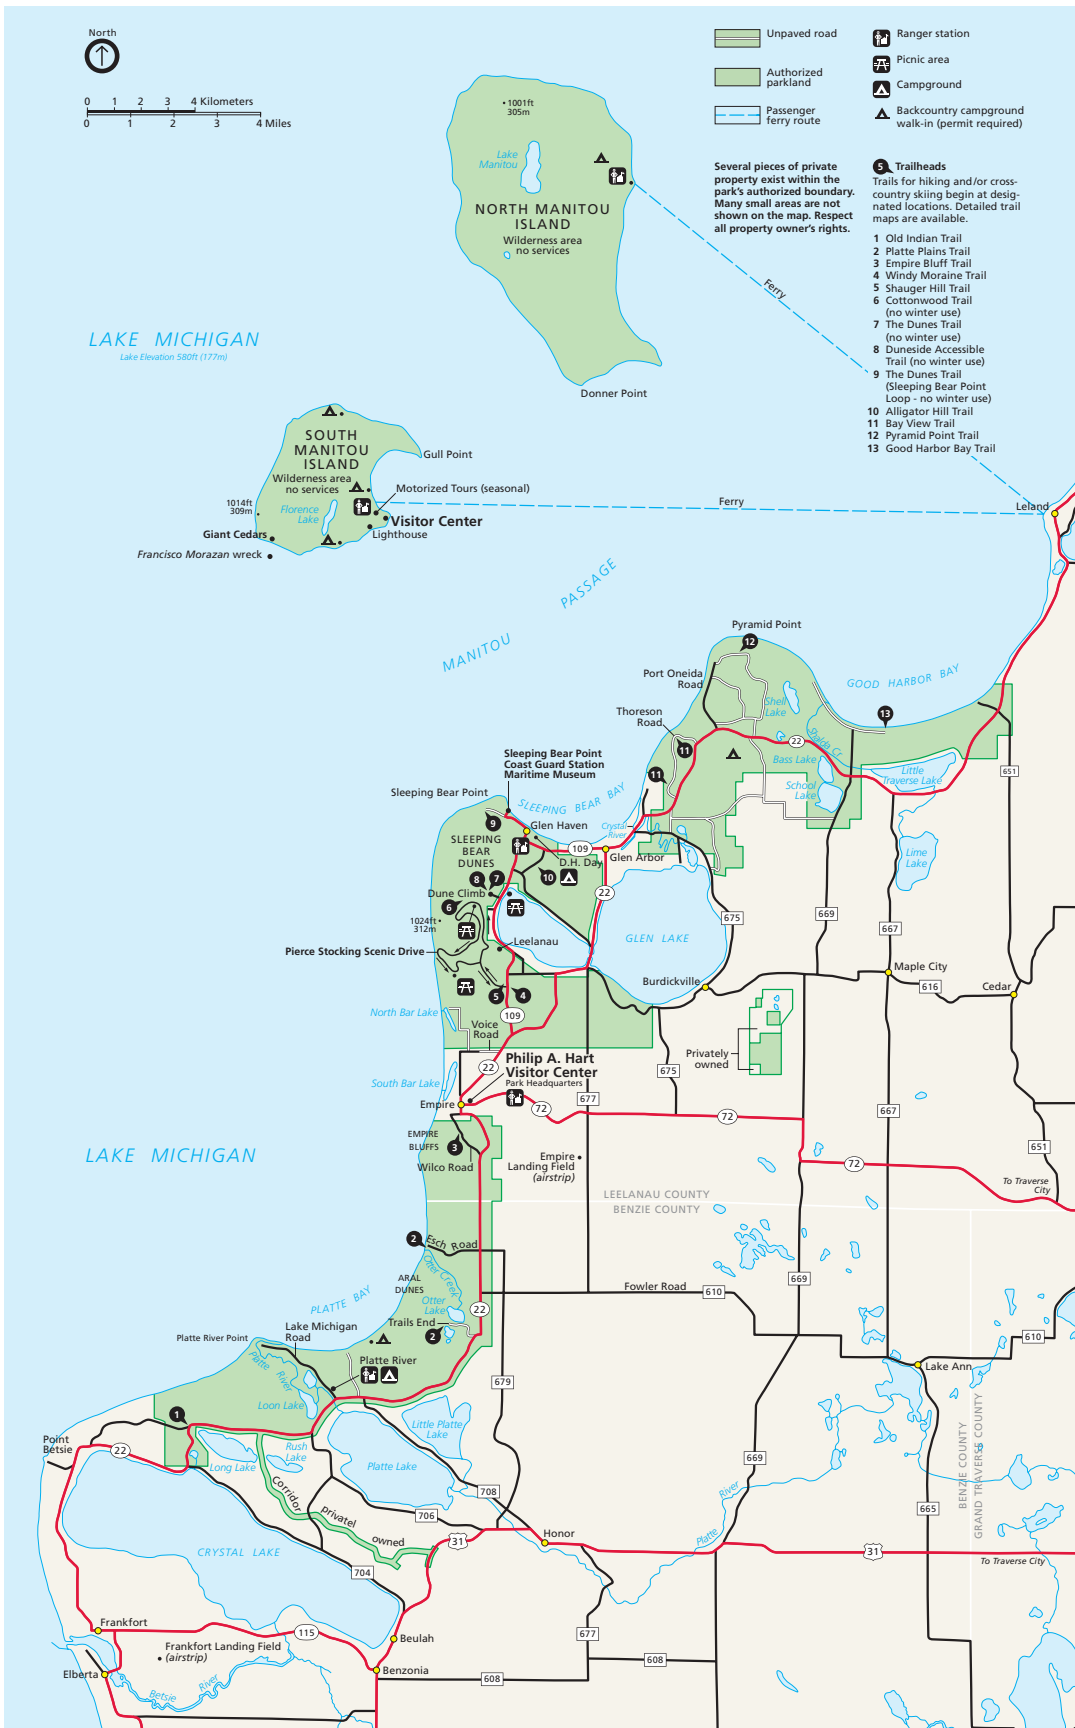

Sleeping Bear Dunes National Lakeshore

LAKESHORE MAP