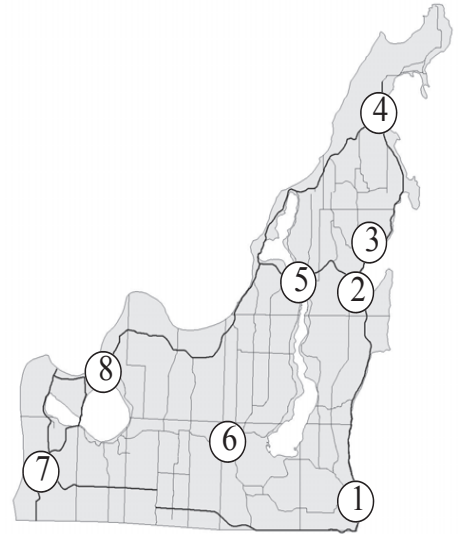

LEELANAU COUNTY

SEE THE SOLUTION

RECYCLE

Logo created by Ian Vertel

RECYCLING GUIDE

RECYCLING

24-HOUR DROP-OFF RECYCLING BINS

1. Greilickville: Cherry Bend Rd, at the old fire station
2. Suttons Bay: School parking lot, near football field
3. Peshawbestown: M-22, north of the gas station
4. Northport: 8th St, west of M-201
5. Lake Leelanau: Behind post office
6. Cedar: Boat launch
7. Empire: Fisher St, east of LaCore Rd
8. Glen Arbor: At the Leelanau School

HOUSEHOLD HAZARDOUS WASTE (HHW) AND ELECTRONICS RECYCLING

Household hazardous waste (HHW) and electronics recycling collections to be held:

May 14, 2011 Maple City

July 23, 2011 Leelanau County Gov. Center