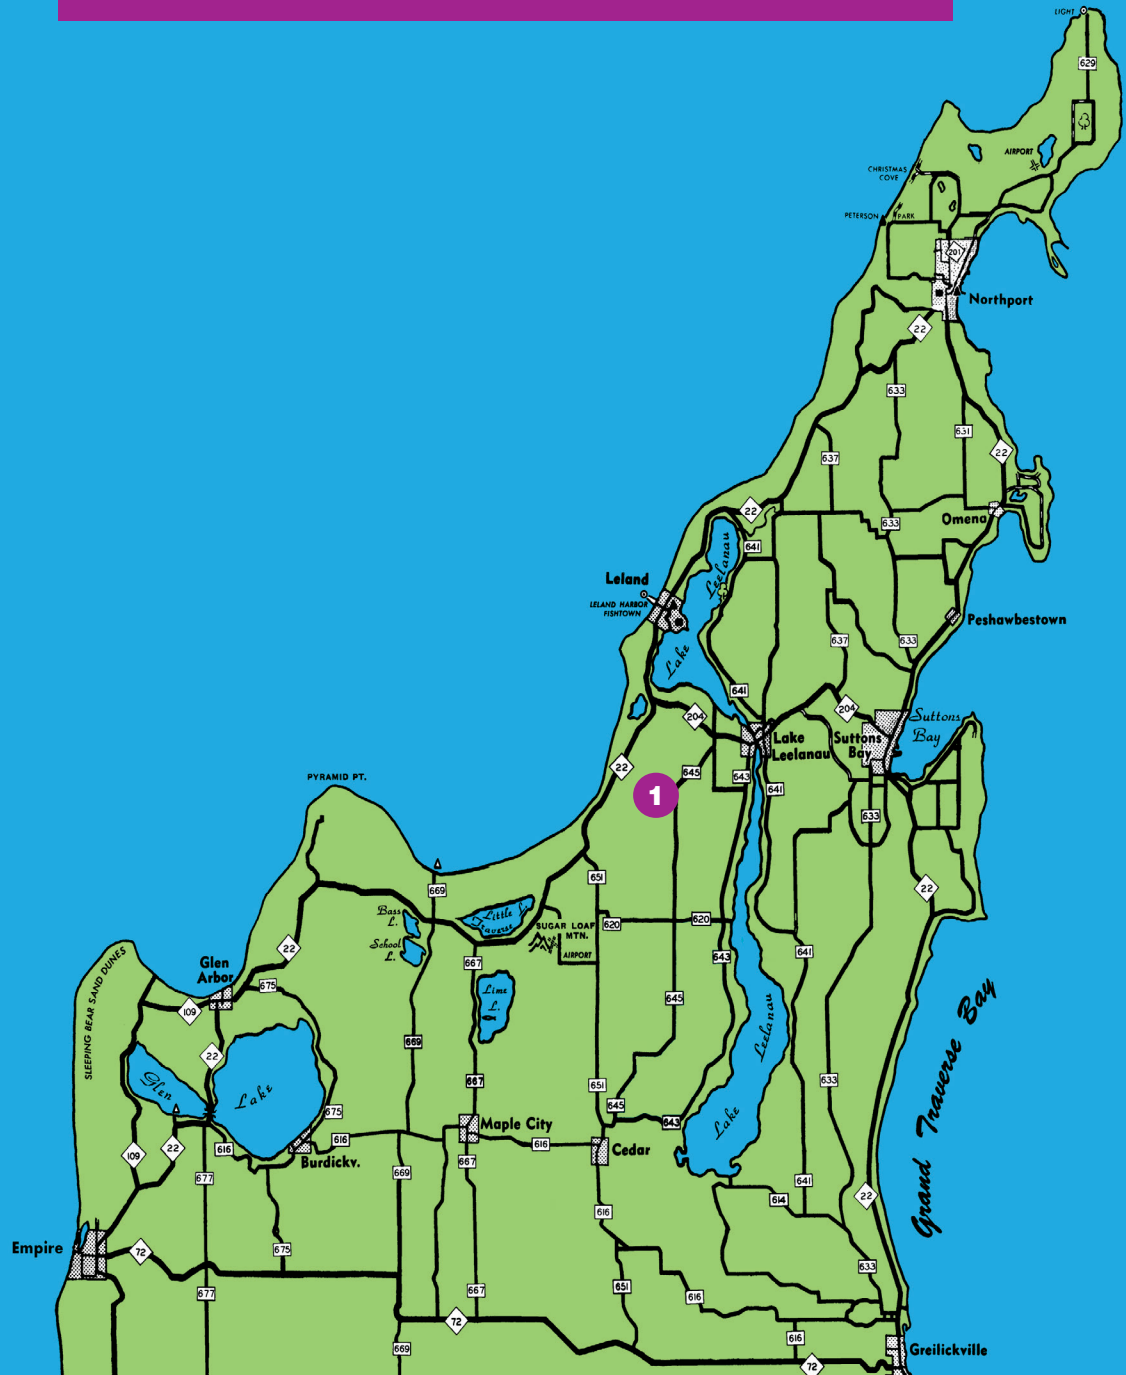

LEELANAU TASTING ROOMS

Premier Wineries

1 Chateau Fontaine

Lake Leelanau Pg. 53

Chateau Fontaine

Distinctive wines offered for your
enjoyment in
Leelanau County

2290 South French Road
Lake Leelanau, Michigan 49653
231.256.0000

Our Award Winning
Selection of Leelanau
Peninsula Wines:

- Chardonnay
- Pinot Gris
- Woodland White
- Gewurztraminer
- White Riesling
- Pinot Noir
- Woodland Red
- Cherry Wine

tasting room hours

May - November
12-5 Saturday 11-6
December - April
Friday - Monday
12-5